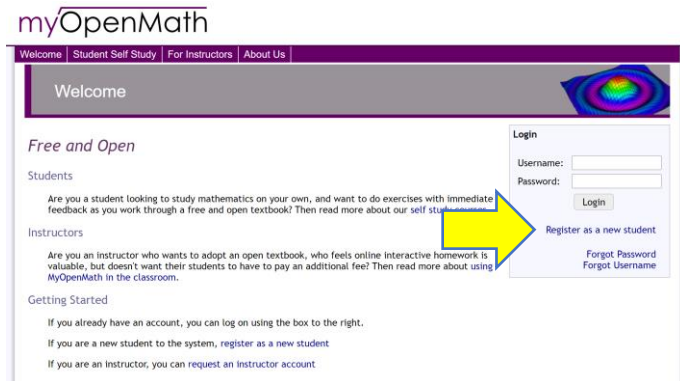

CHS Summer Math Packet

All incoming freshmen are required to complete summer math assignments. To access these assignments, go to www.myopenmath.com and select register as a new student. Complete the New Student Signup information, entering the course ID and enrollment key as follows:

Course ID: 104086
Enrollment key: toinfinity

Be sure to use the name you used when registering for CHS. Successful enrollment will bring you to the CHS Summer Math Course home page, as shown below. All instructions, resources, and assignments are provided in the online course, which will be available from May 25th at 6 AM until August 7th at 11:59 PM.

All assignments are due on August 7th at 11:59 PM.

No late assignments will be accepted after the online course closes.